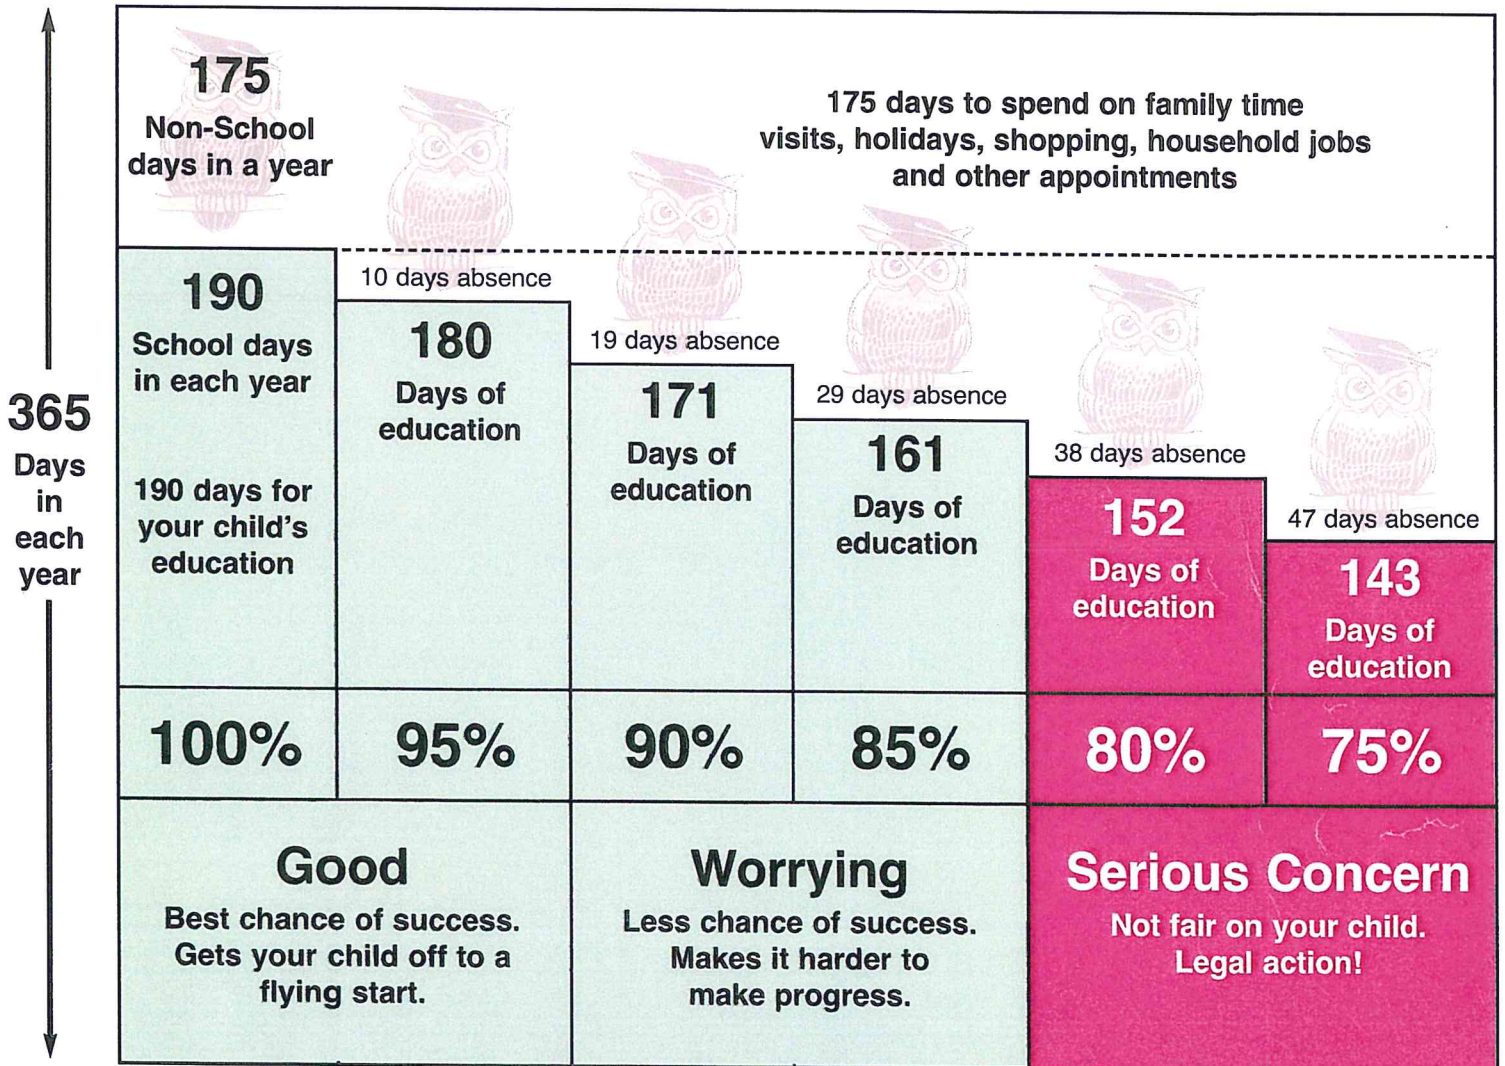

EVERY SCHOOL DAY COUNTS!

- Days off school add up to lost learning.
- Please don't let your children miss out on the education they deserve.
- Every school day counts.

If you are worried about your child's attendance please talk to your school about it or contact The Education Welfare Service on 01793 463095